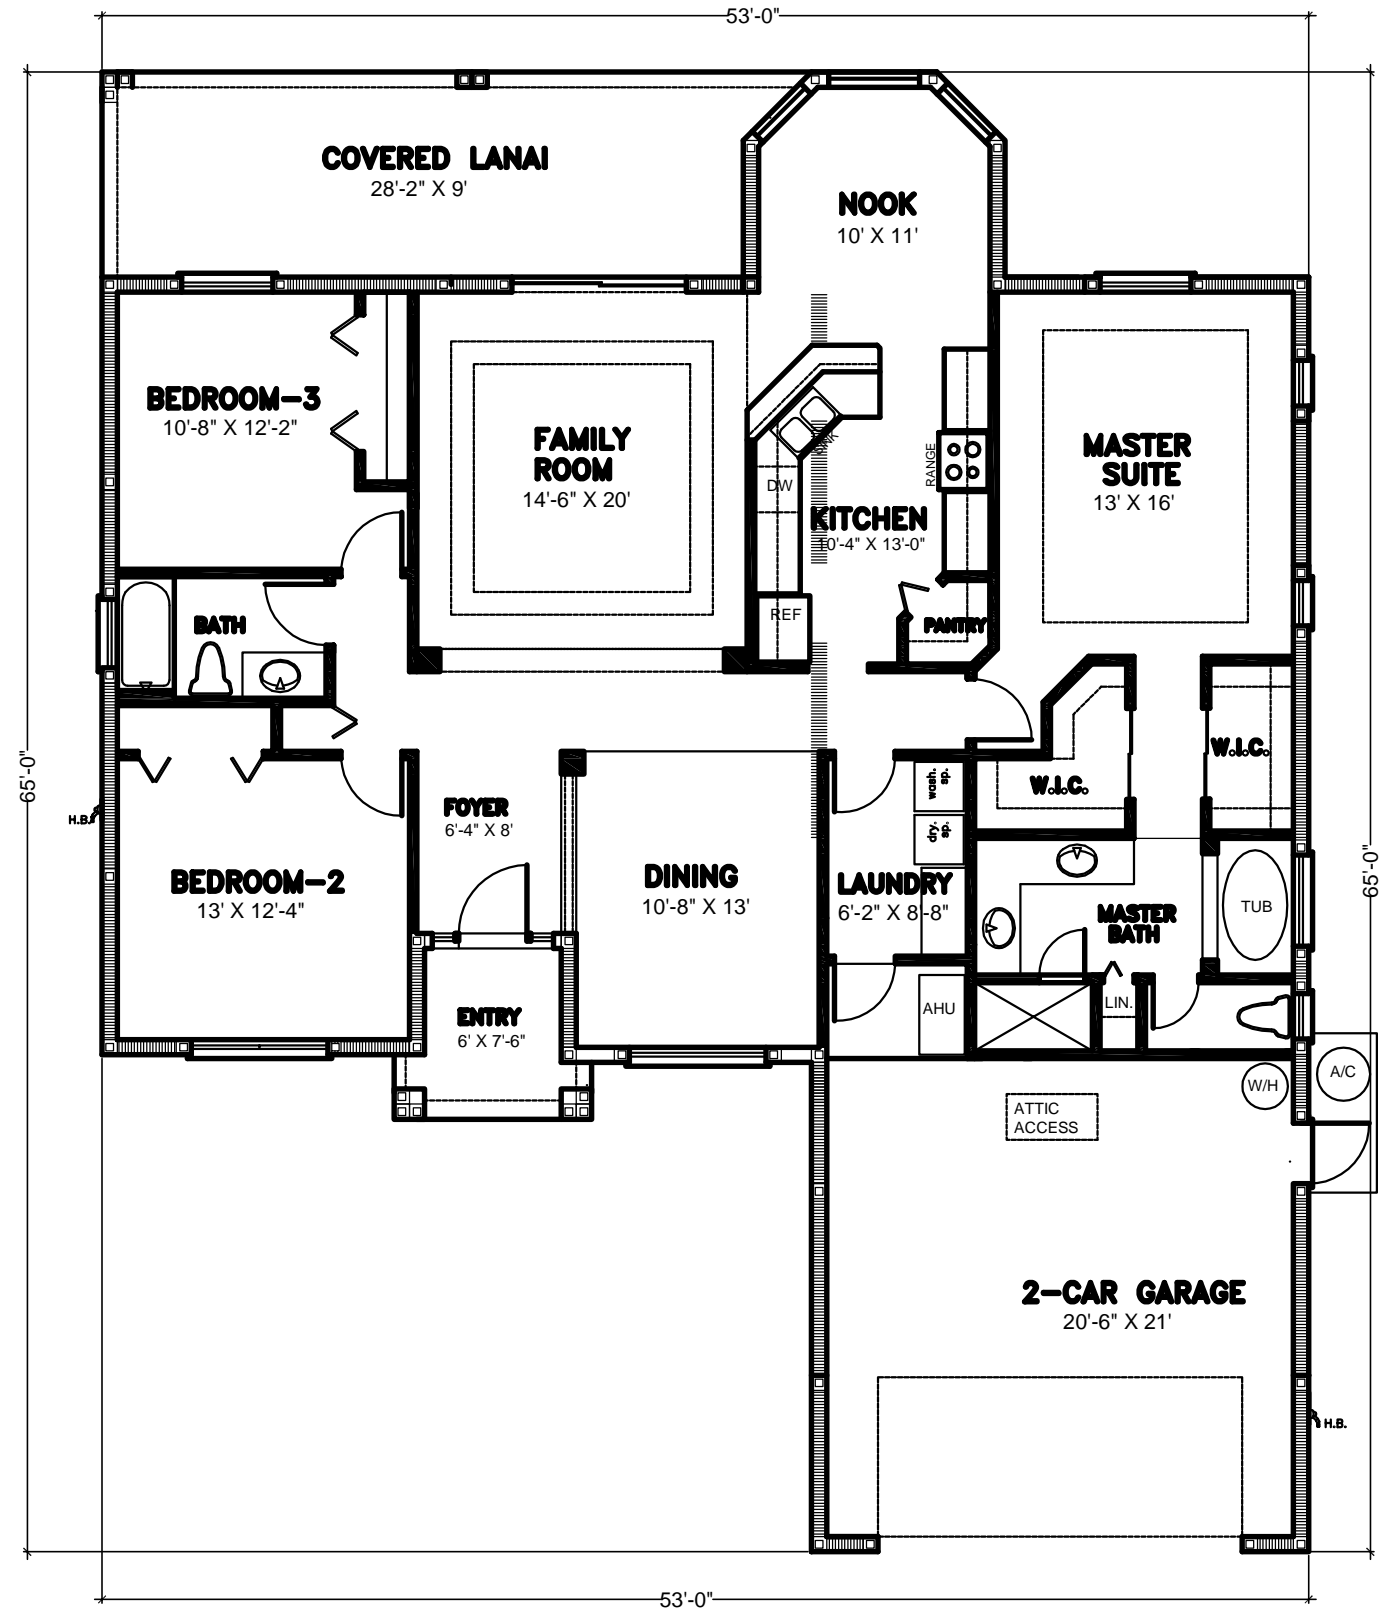

Blue Water Homes, Inc.

Ph (386) 445-3405
 Fax (386) 868-1986

Plan 1859
 Opt. "B"

FLOOR PLAN

AREA	AREA	SQ.FT.
LIVING	1859	SQ.FT.
GARAGE	499	SQ.FT.
ENTRY	50	SQ.FT.
COV. PORCH	335	SQ.FT.
TOTAL	2,743	SQ.FT.